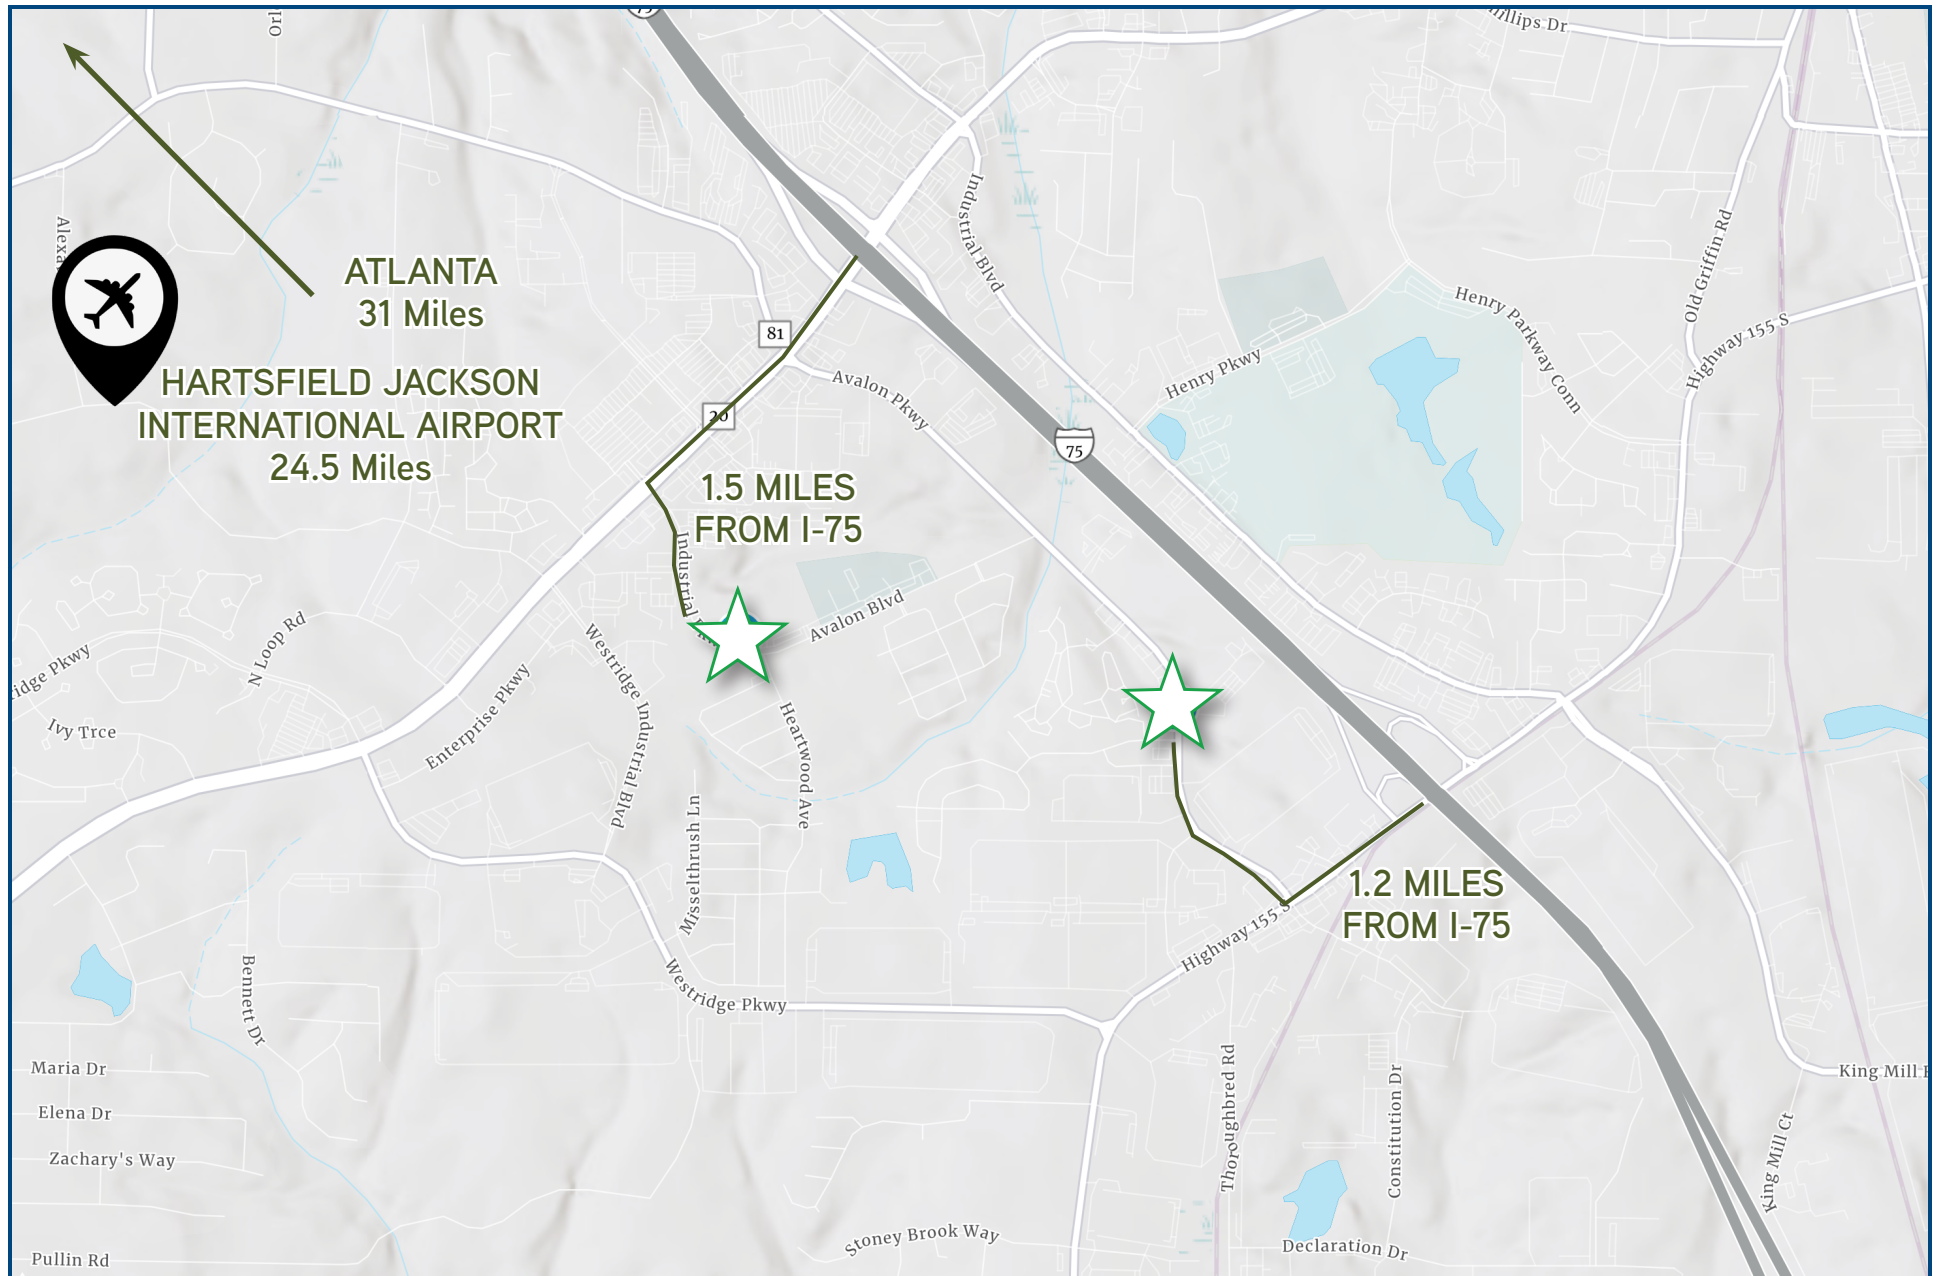

PROPERTY DETAILS

| | |
|--------------------|----------------------------------------------------|
| TOTAL SIZE (ACRES) | ±12.5 |
| JURISDICTION | Unincorporated Henry County |
| ZONING | C-2 / O-I |
| UTILITIES | Commercially served |
| CONDITION | Vacant |
| ACCESS | Via I-75, GA-Hwy 15, and Highway 20 - Hampton Road |
| PRICE | Inquire for Pricing |

LOCATION

TENANT MAP