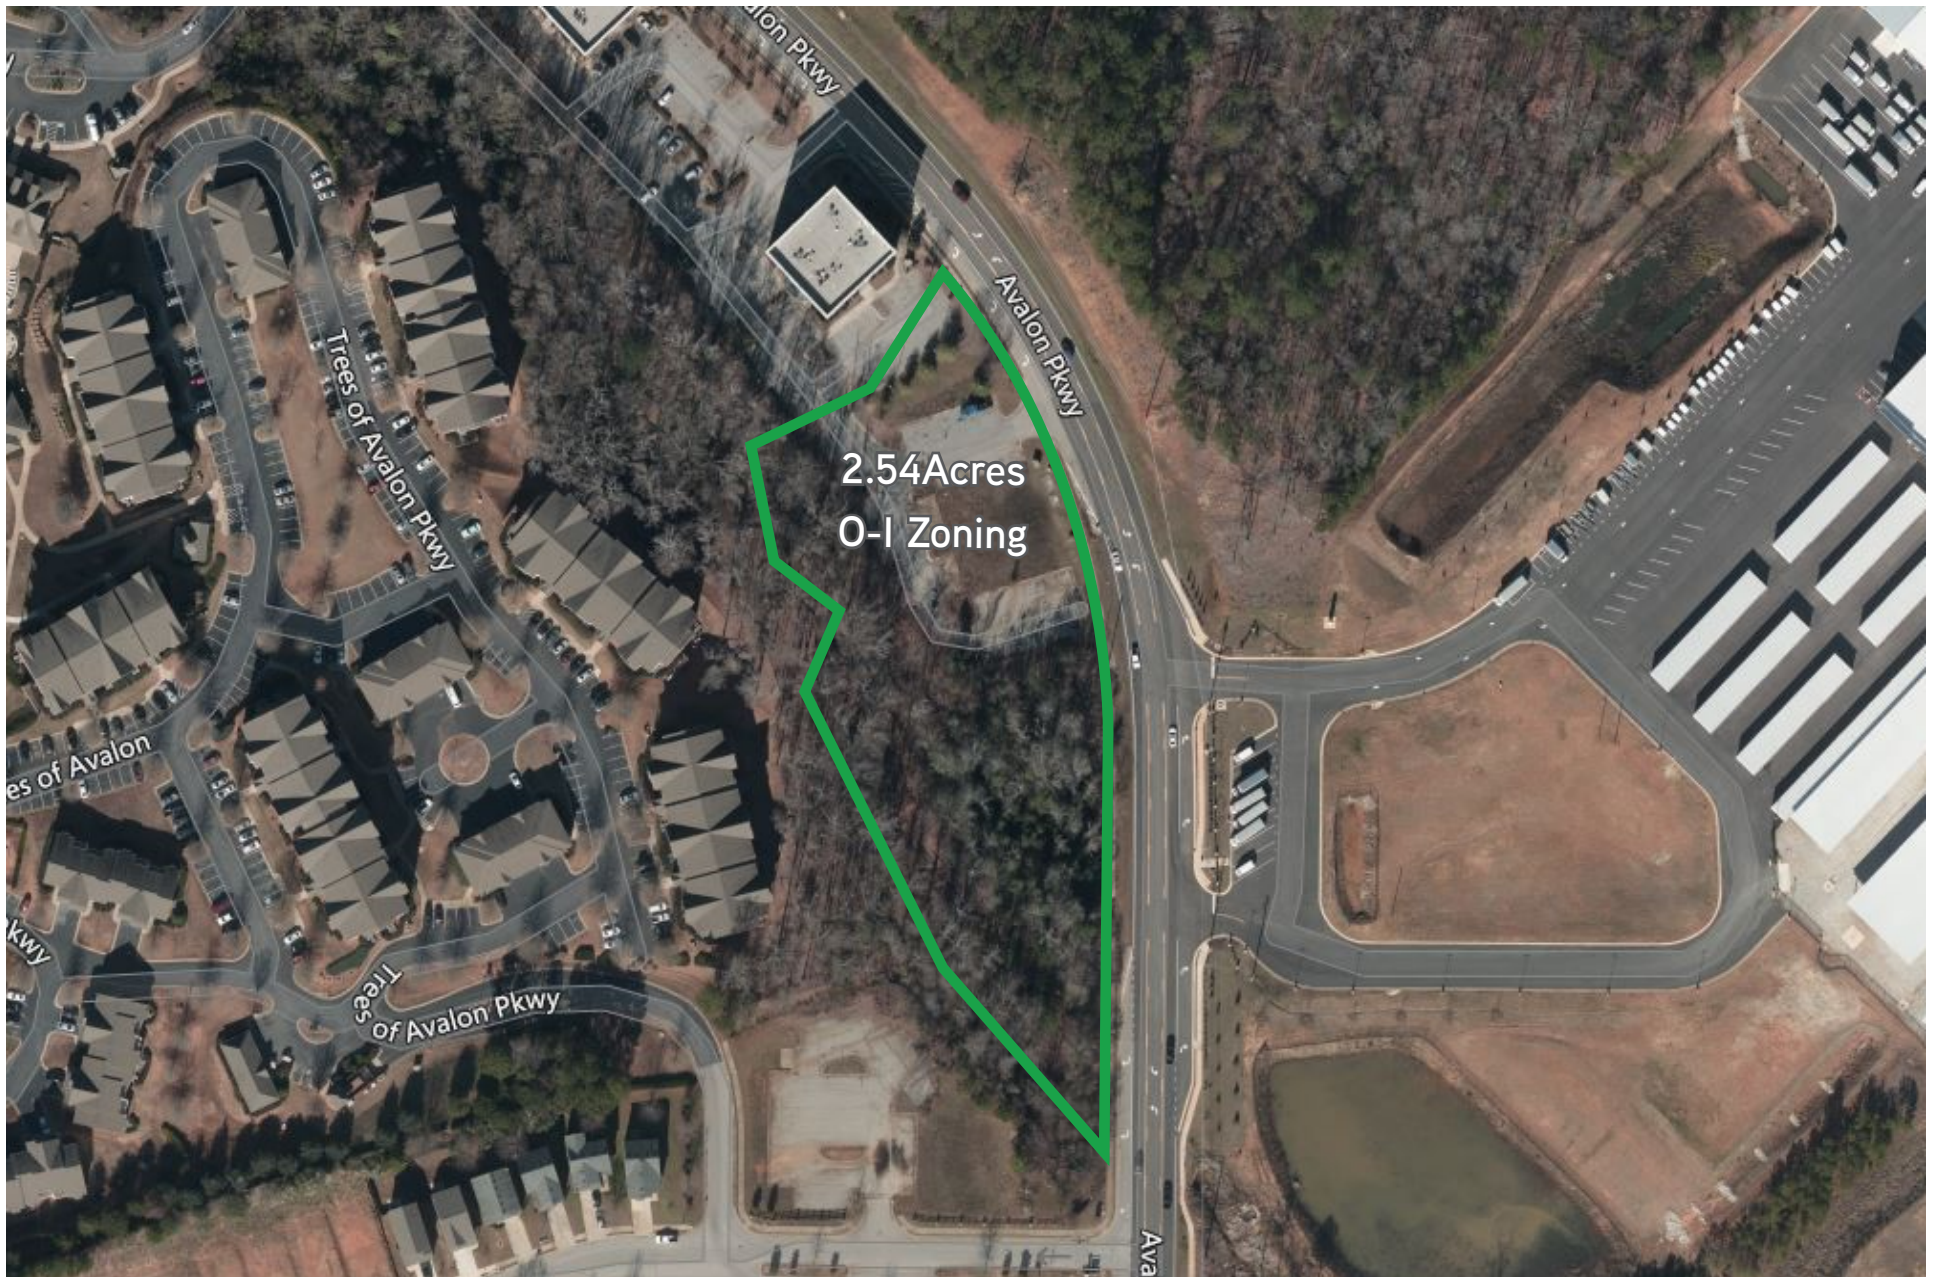

For Sale

MULTI PARCEL DEVELOPMENT SITE(S)
±12.5 ACRES

MCDONOUGH, HENRY COUNTY, GA

LEE CARDWELL +1 404 824 3133
lee@mcmrealtypartners.com

POD E

POD F

POD G

POD O

PROPERTY DETAILS

| | |
|--------------------|----------------------------------------------------|
| TOTAL SIZE (ACRES) | ±12.5 |
| JURISDICTION | Unincorporated Henry County |
| ZONING | C-2 / O-I |
| UTILITIES | Commercially served |
| CONDITION | Vacant |
| ACCESS | Via I-75, GA-Hwy 15, and Highway 20 - Hampton Road |
| PRICE | Inquire for Pricing |

LOCATION

TENANT MAP